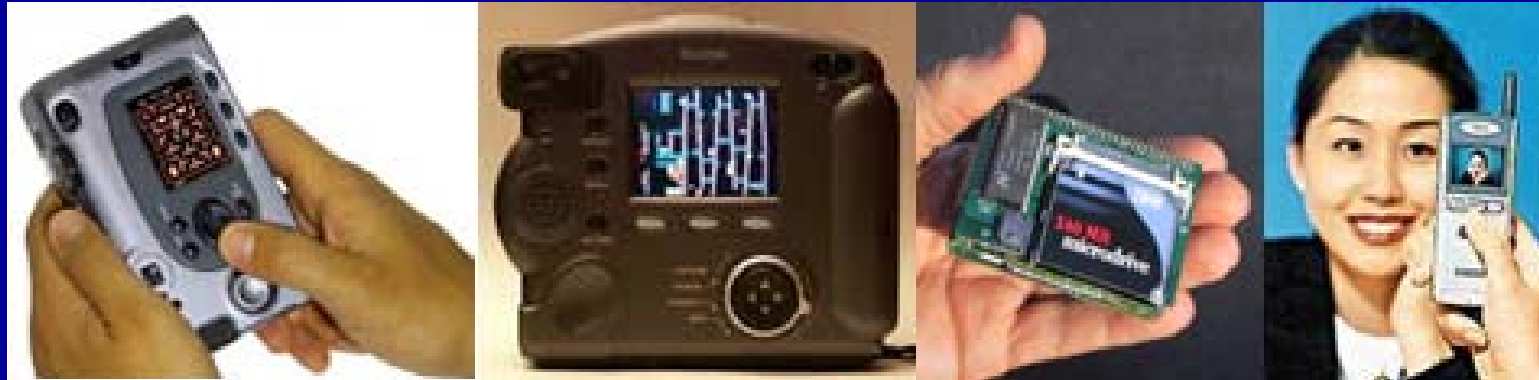

The Gadgets Lab @ CalTech

Many consumer electronics gadgets, such as PDAs, digital cameras, MP3 players and cellphones, have powerful microprocessors and memory so that they may be reprogrammed to perform tasks other than those the devices have been designed for.