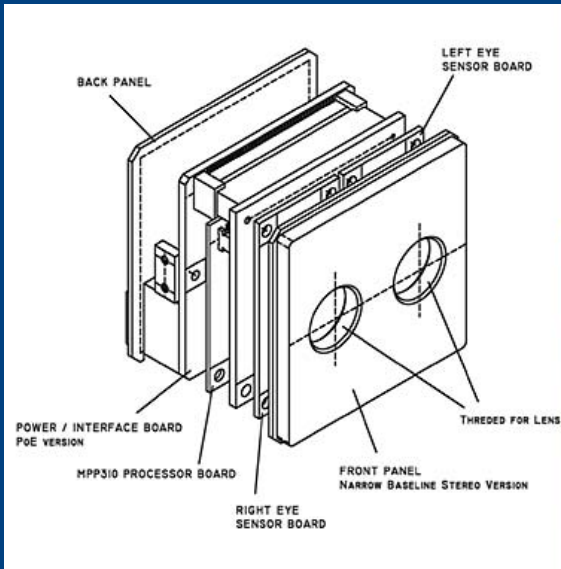

SMART CAMERAS

Gabriel Taubin

04 Sep 2003