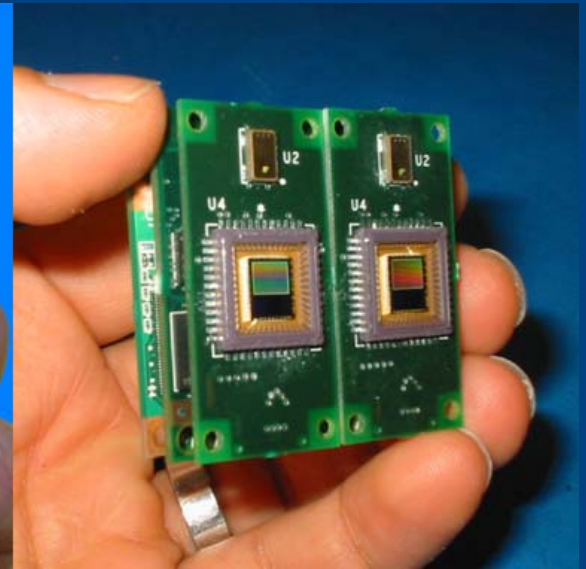

SMART CAMERAS

Gabriel Taubin

04 Sep 2003