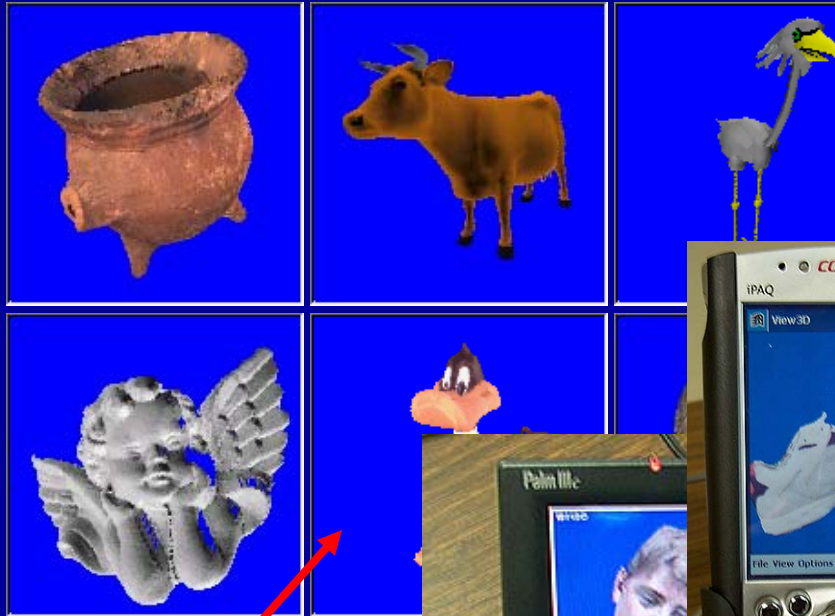

3D Digital Camera

DEMO!

- Capture Mode
- Viewer Mode

3D Digital Camera

3D Digital Camera / Capture Mode

- ALL the computation done in the camera
- Volume Carving
- Turntable Control
- Isosurface Extraction
- Mesh
- Recover Color/Texture
- 3D Compress
- Save to Disk

3D Digital Camera / Viewer Mode

- Open file
- Parse VRML
- Decompress MPEG-4 mesh
- Interactive 3D software rendering
- All VRML property bindings and shading modes supported

3D Viewer

IBM Hotmedia
(Java)