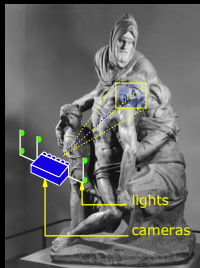

EN193-S08 3D Photography
<http://www.lems.brown.edu/~taubin/en193s08>

**CLASS WILL MEET IN
B&H-092 MULTIMEDIA ROOM**

Gabriel Taubin
taubin@brown.edu

04 Sep 2003

Capture and Reconstruction

Multiple digital
photographs are
taken

Surface shape, color
and details are
computed for each
scan

Scans are aligned
and merged

One of three Pietà, the
others are in the
Vatican and in Milan

Created by Michelangelo
late in his life
1550

Michelangelo broke off
pieces of the statue,
repaired by Calcagni
1555-56

3D Digital Camera / Viewer Mode

- Open file
- Parse VRML
- Decompress MPEG-4 mesh
- Interactive 3D software rendering
- All VRML property bindings and shading modes supported

3D Viewer

IBM Hotmedia
(Java)